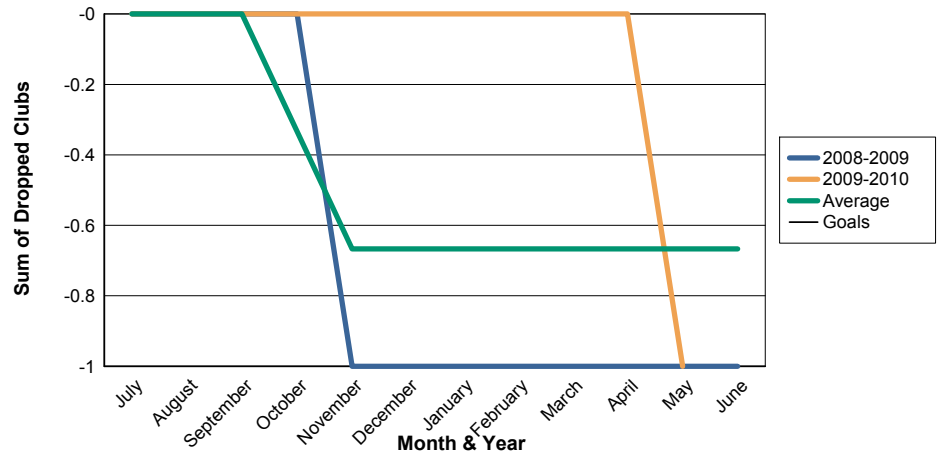

3 Year Comparisons for GMT Constitutional Area 1

By GMT District

As of May 2010

Sum of New Clubs/ Month & Year

For District 27 A1

Sum of Dropped Clubs/ Month & Year

For District 27 A1

Sum of Net Clubs/ Month & Year