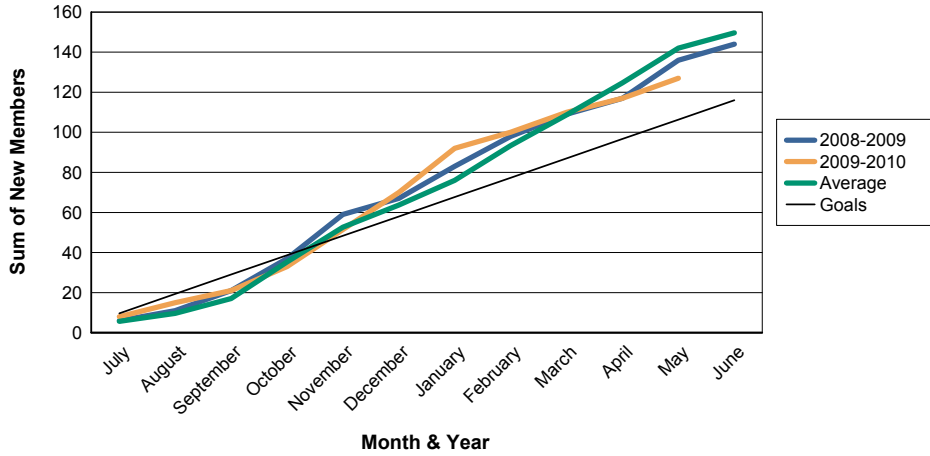

3 Year Comparisons for GMT Constitutional Area 1

By GMT District

As of May 2010

Sum of New Clubs/ Month & Year

For District 27 A1

Sum of Dropped Clubs/ Month & Year

For District 27 A1

Sum of Net Clubs/ Month & Year

For District 27 A1

Sum of Charter Members/ Month & Year

For District 27 A1

3 Year Comparisons for GMT Constitutional Area 1

By GMT District

As of May 2010

Sum of New Members/ Month & Year

For District 27 A1

Sum of Dropped Members/ Month & Year

For District 27 A1

Sum of Net Members/ Month & Year

For District 27 A1