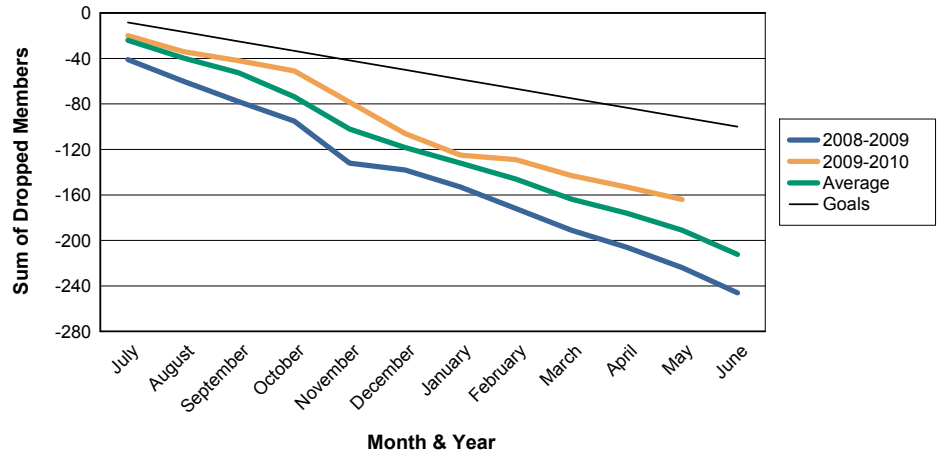

3 Year Comparisons for GMT Constitutional Area 1

By GMT District

As of May 2010

Sum of New Clubs/ Month & Year

For District 27 A1

Sum of Dropped Clubs/ Month & Year

For District 27 A1

Sum of Net Clubs/ Month & Year

For District 27 A1

Sum of Charter Members/ Month & Year

For District 27 A1

3 Year Comparisons for GMT Constitutional Area 1

By GMT District

As of May 2010

Sum of New Members/ Month & Year

For District 27 A1

Sum of Dropped Members/ Month & Year

For District 27 A1

Sum of Net Members/ Month & Year

For District 27 A1