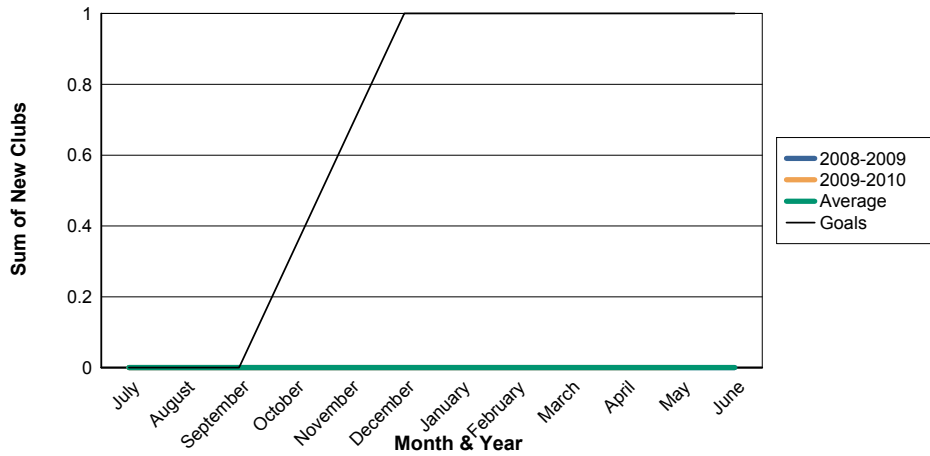

3 Year Comparisons for GMT Constitutional Area 1

By GMT District

As of May 2010

Sum of New Clubs/ Month & Year

For District 27 A1

Sum of Dropped Clubs/ Month & Year

For District 27 A1

Sum of Net Clubs/ Month & Year