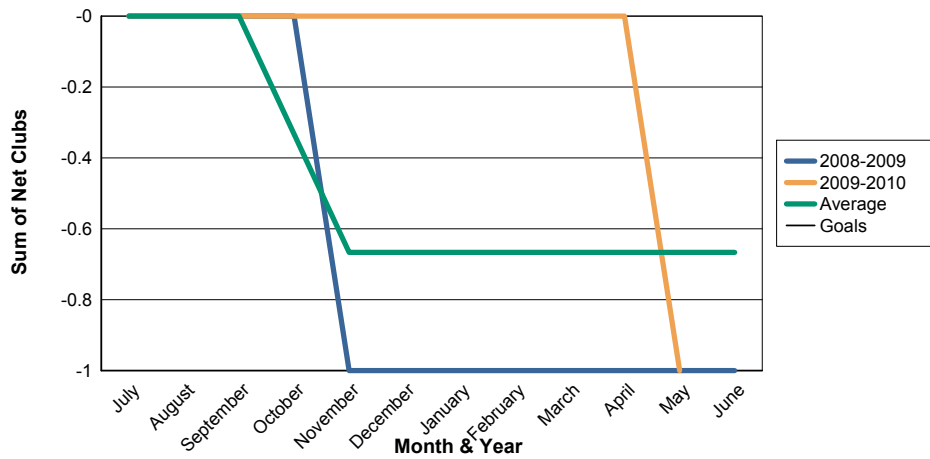

Sum of Net Clubs/ Month & Year

For District 27 A1