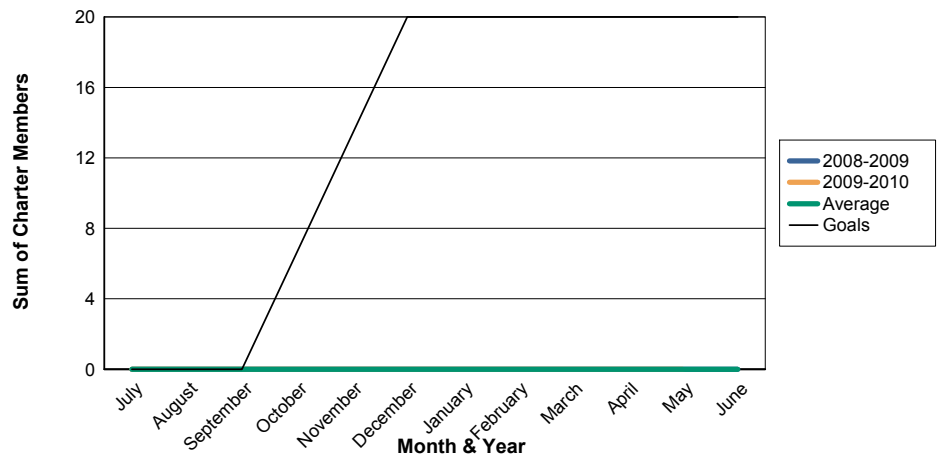

3 Year Comparisons for GMT Constitutional Area 1

By GMT District

As of May 2010

Sum of New Clubs/ Month & Year

For District 27 A1

Sum of Dropped Clubs/ Month & Year

For District 27 A1

Sum of Net Clubs/ Month & Year

For District 27 A1

Sum of Charter Members/ Month & Year

For District 27 A1

3 Year Comparisons for GMT Constitutional Area 1

By GMT District

As of May 2010

Sum of New Members/ Month & Year

For District 27 A1